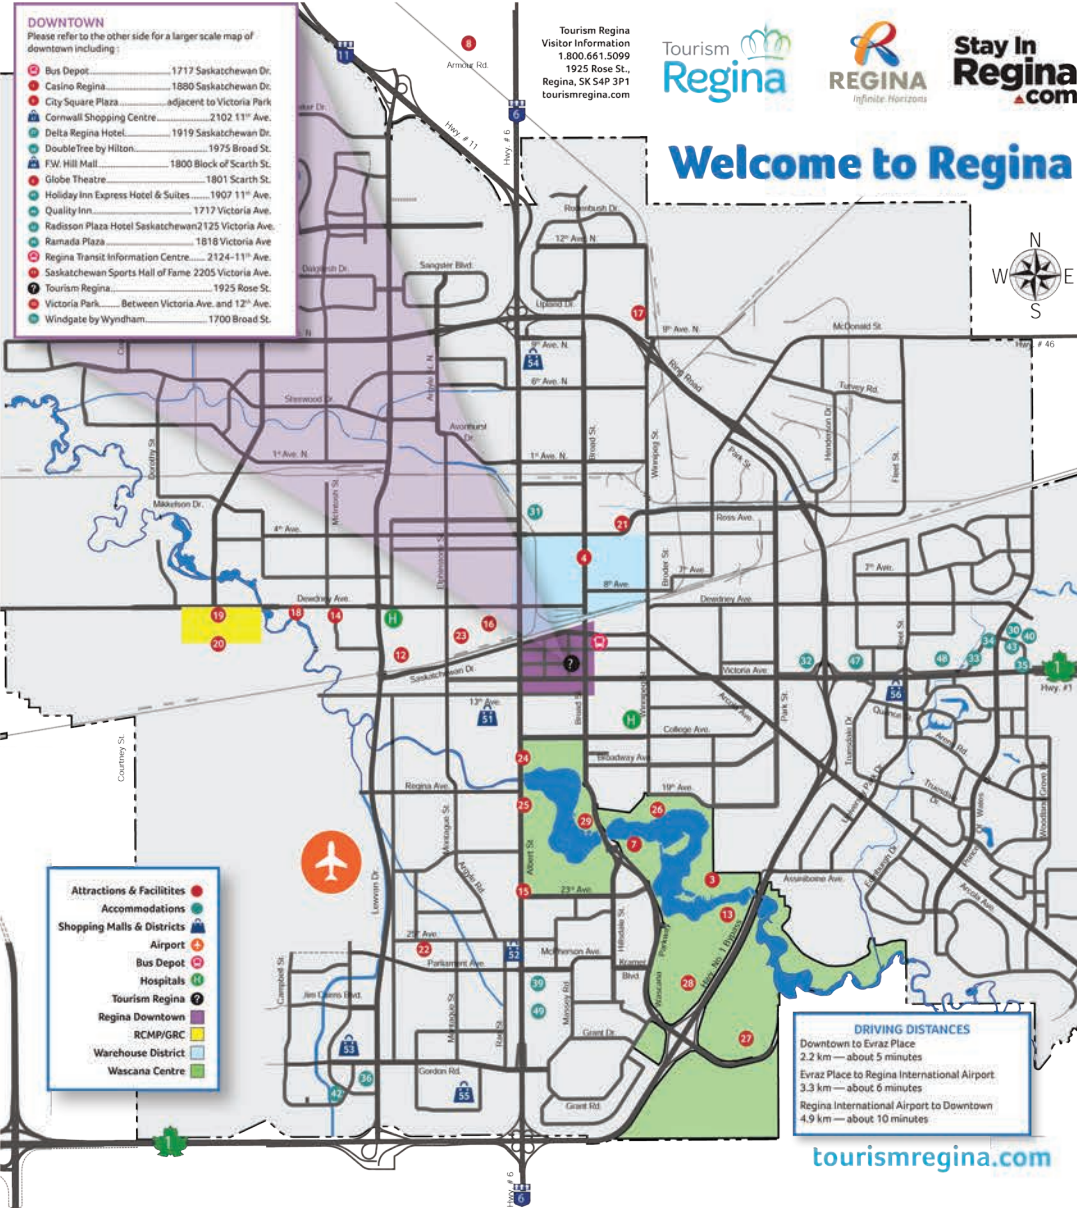

Welcome to Regina

DRIVING DISTANCES
Downtown to Evraz Place
2.2 km — about 5 minutes
Evraz Place to Regina International Airport
3.3 km — about 6 minutes
Regina International Airport to Downtown
4.9 km — about 10 minutes

● ATTRACTIONS & FACILITIES

● ACCOMMODATIONS

● SHOPPING MALLS & DISTRICTS

51. Cathedral Village
  13th Ave. between Albert St. and Elphinstone
  shopthecathedral.ca
52. Cornwall Shopping Centre
  2012 11th Ave.
  306.525.1301
  cornwallcentre.ca
5. FW Hill Mall
  1800 Block of Scarth St.
  306.584.7644
  southlandshoppingcentre.ca
52. Golden Mile Shopping Centre
  3806 Albert St.
  306.586.0818
  goldenmilesopping.com
53. Grasslands Retail Shopping Area
  Gordon Rd. and Lewvan Dr.
  grasslands.ca
54. Northgate Mall
  489 Albert St. N.
  306.543.6898
  northgatemall.ca
55. Southland Mall
  2965 Gordon Rd.
  306.584.7644
  southlandshoppingcentre.ca
56. Victoria Square Shopping Centre
  2223 Victoria Ave. E.
  306.789.1999
  victoriasquare.ca